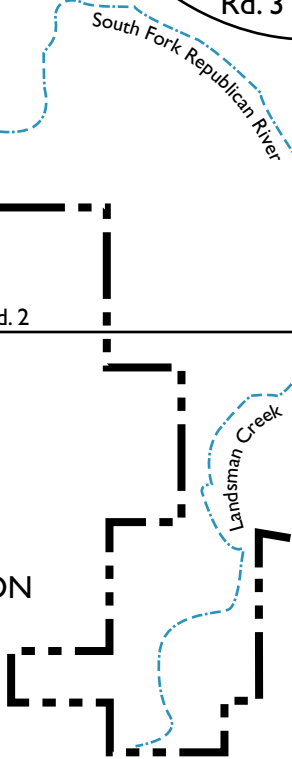

Colorado State Parks

BONNY LAKE STATE PARK

IDALIA

Highway 385

BURLINGTON

Rd. 4

HALE

Rd. 3.5

Rd. LL.5

Rd. 3

Rd. 2

Rd. JJ

LEGEND

- Park Headquarters
- Campground
- Marina
- Boat Ramp
- Swim Area
- Trail
- Park Boundary

Maintenance Shop

Foster Grove

Pikes Point

West Beach

Sanitation Station

Nature Trail

North Cove

Dam Tenders Residence

Spillway

Division of Wildlife Hqrs.

East Beach

Wagon Wheel

Test Site Point