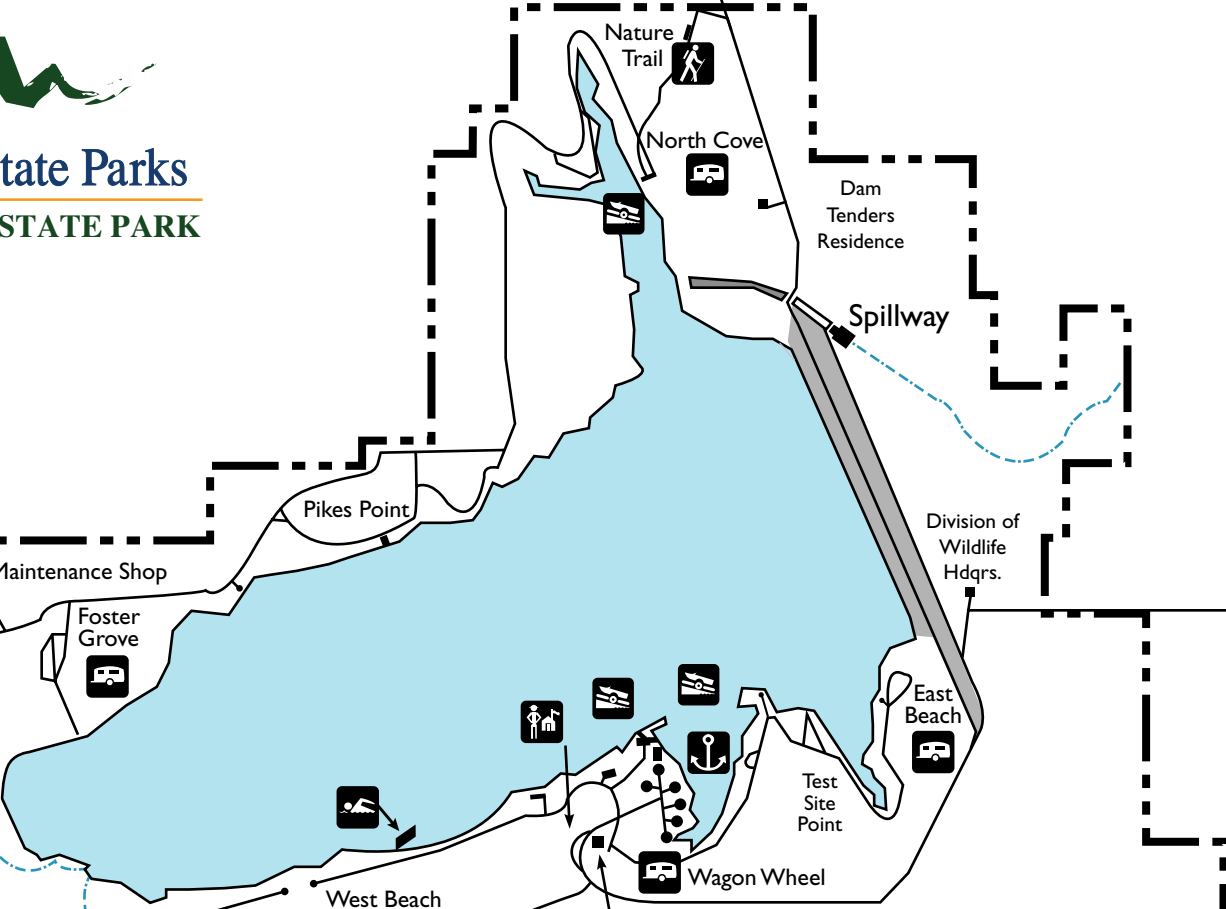

Colorado State Parks

BONNY LAKE STATE PARK

IDALIA

Highway 385

BURLINGTON

Rd. 4

HALE

Rd. 3.5

Rd. LL.5

Rd. 3

Rd. 2

Rd. JJ

LEGEND

- Park Headquarters
- Campground
- Marina
- Boat Ramp
- Swim Area
- Trail
- Park Boundary

Maintenance Shop

Foster Grove

Pikes Point

West Beach

Sanitation Station

Nature Trail

North Cove

Dam Tenders Residence

Spillway

Division of Wildlife Hqrs.

East Beach

Wagon Wheel

Test Site Point