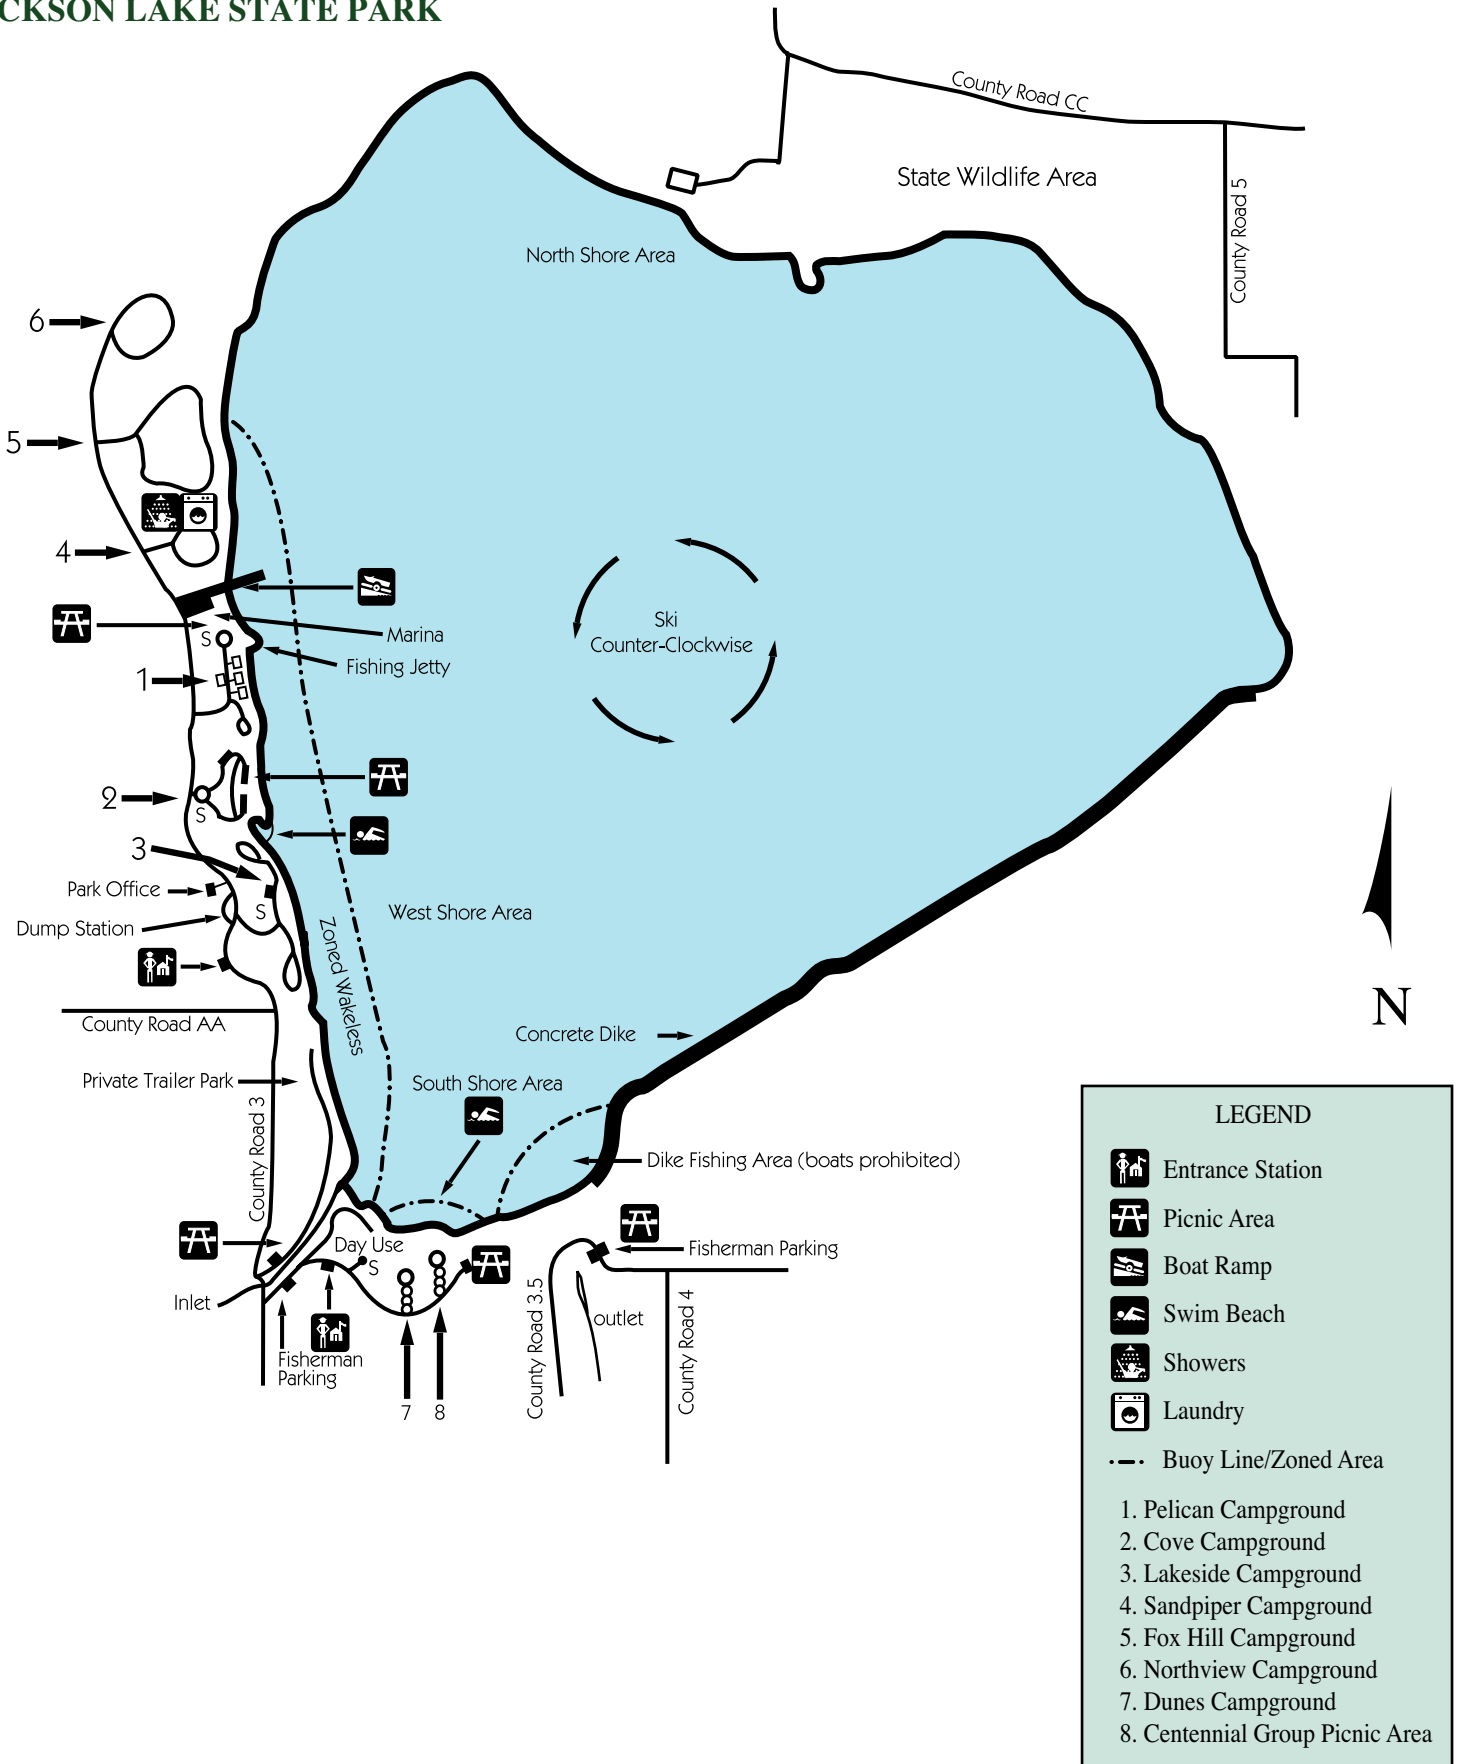

Colorado State Parks

JACKSON LAKE STATE PARK

LEGEND

- Entrance Station
- Picnic Area
- Boat Ramp
- Swim Beach
- Showers
- Laundry
- Buoy Line/Zoned Area

1. Pelican Campground
2. Cove Campground
3. Lakeside Campground
4. Sandpiper Campground
5. Fox Hill Campground
6. Northview Campground
7. Dunes Campground
8. Centennial Group Picnic Area