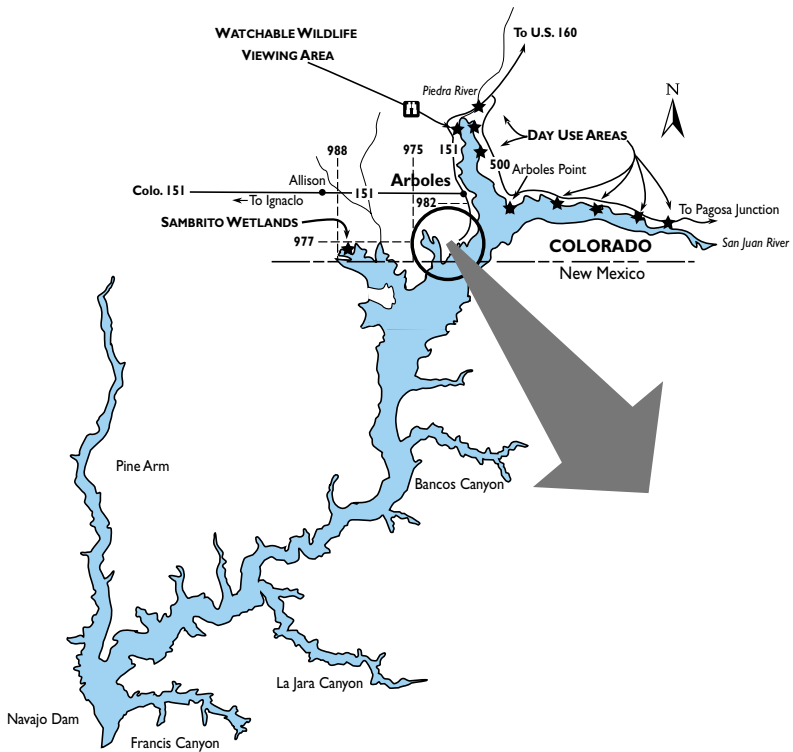

Colorado State Parks

NAVAJO STATE PARK

LEGEND

- Park Headquarters
- Amphitheatre
- Campground
- Day Use Parking
- Picnic Area
- Boat Ramp
- Boat Mooring
- Cabins
- Unpaved Road

1000 feet
Scale