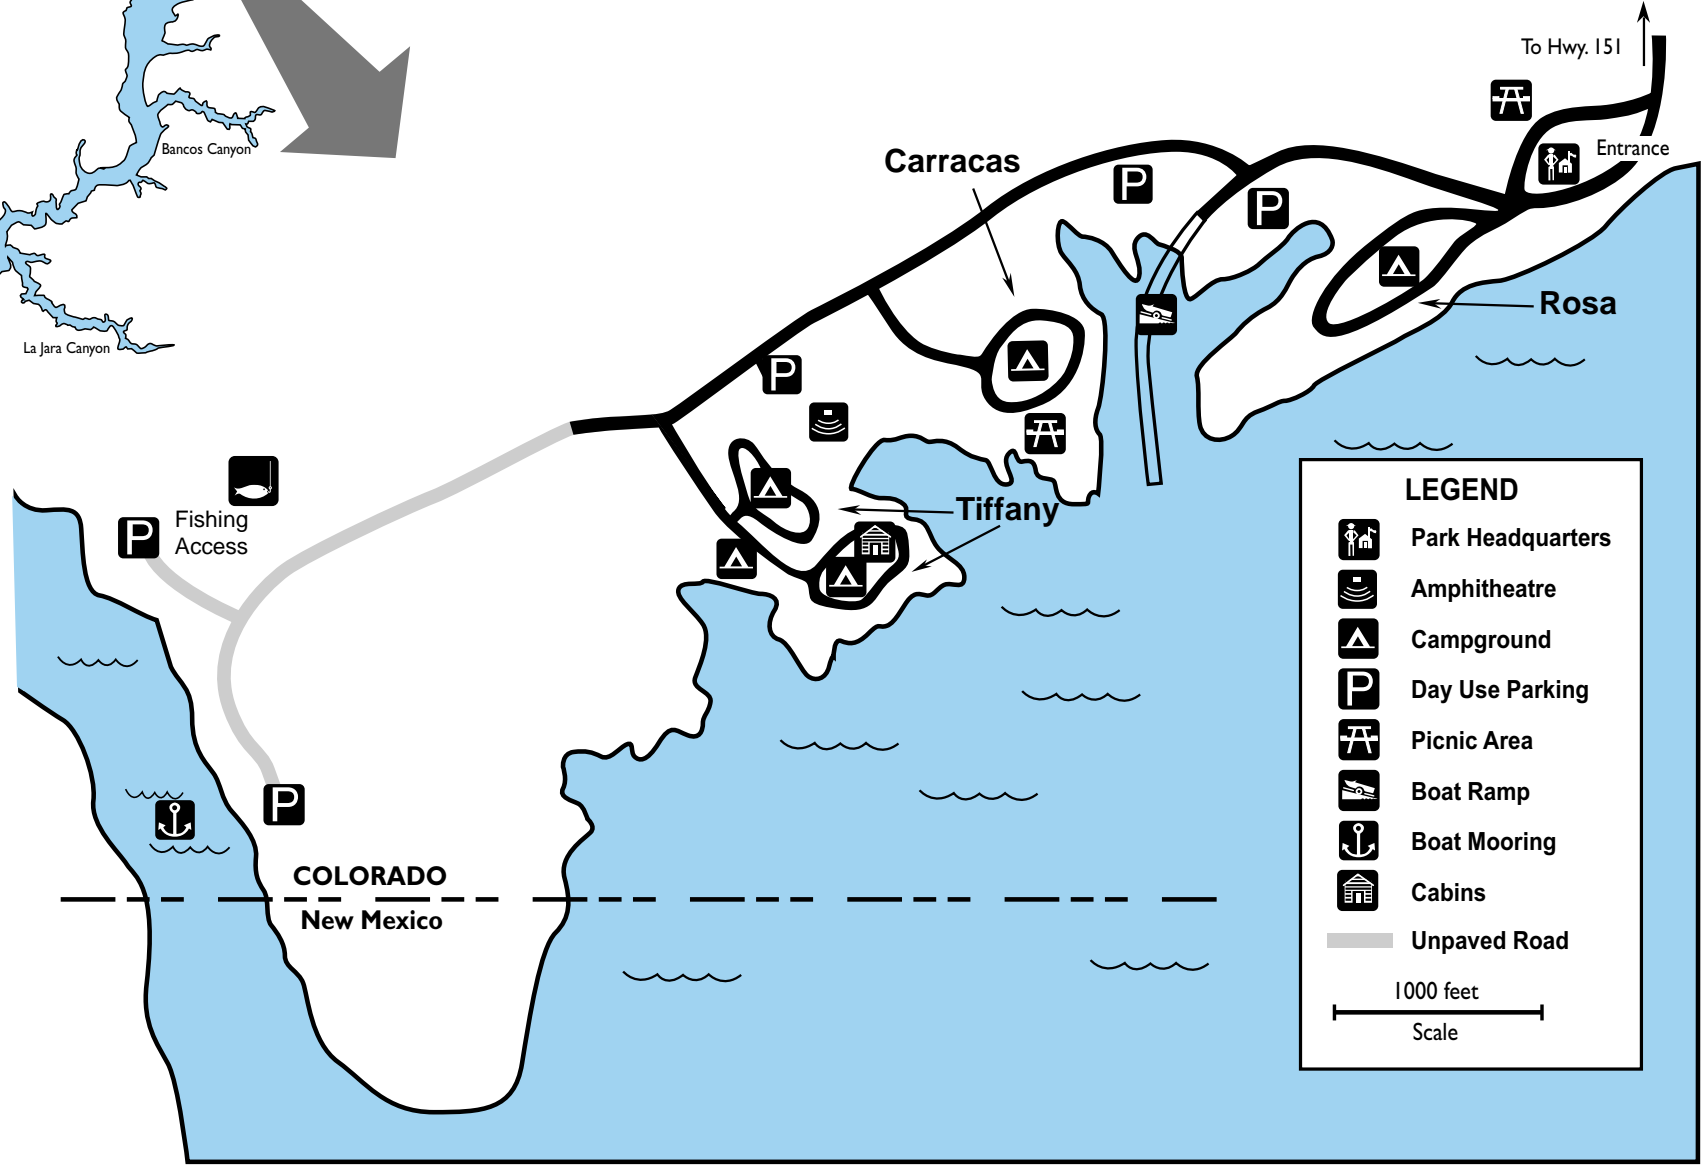

Colorado State Parks

NAVAJO STATE PARK

LEGEND

- Park Headquarters
- Amphitheatre
- Campground
- Day Use Parking
- Picnic Area
- Boat Ramp
- Boat Mooring
- Cabins
- Unpaved Road

1000 feet
Scale