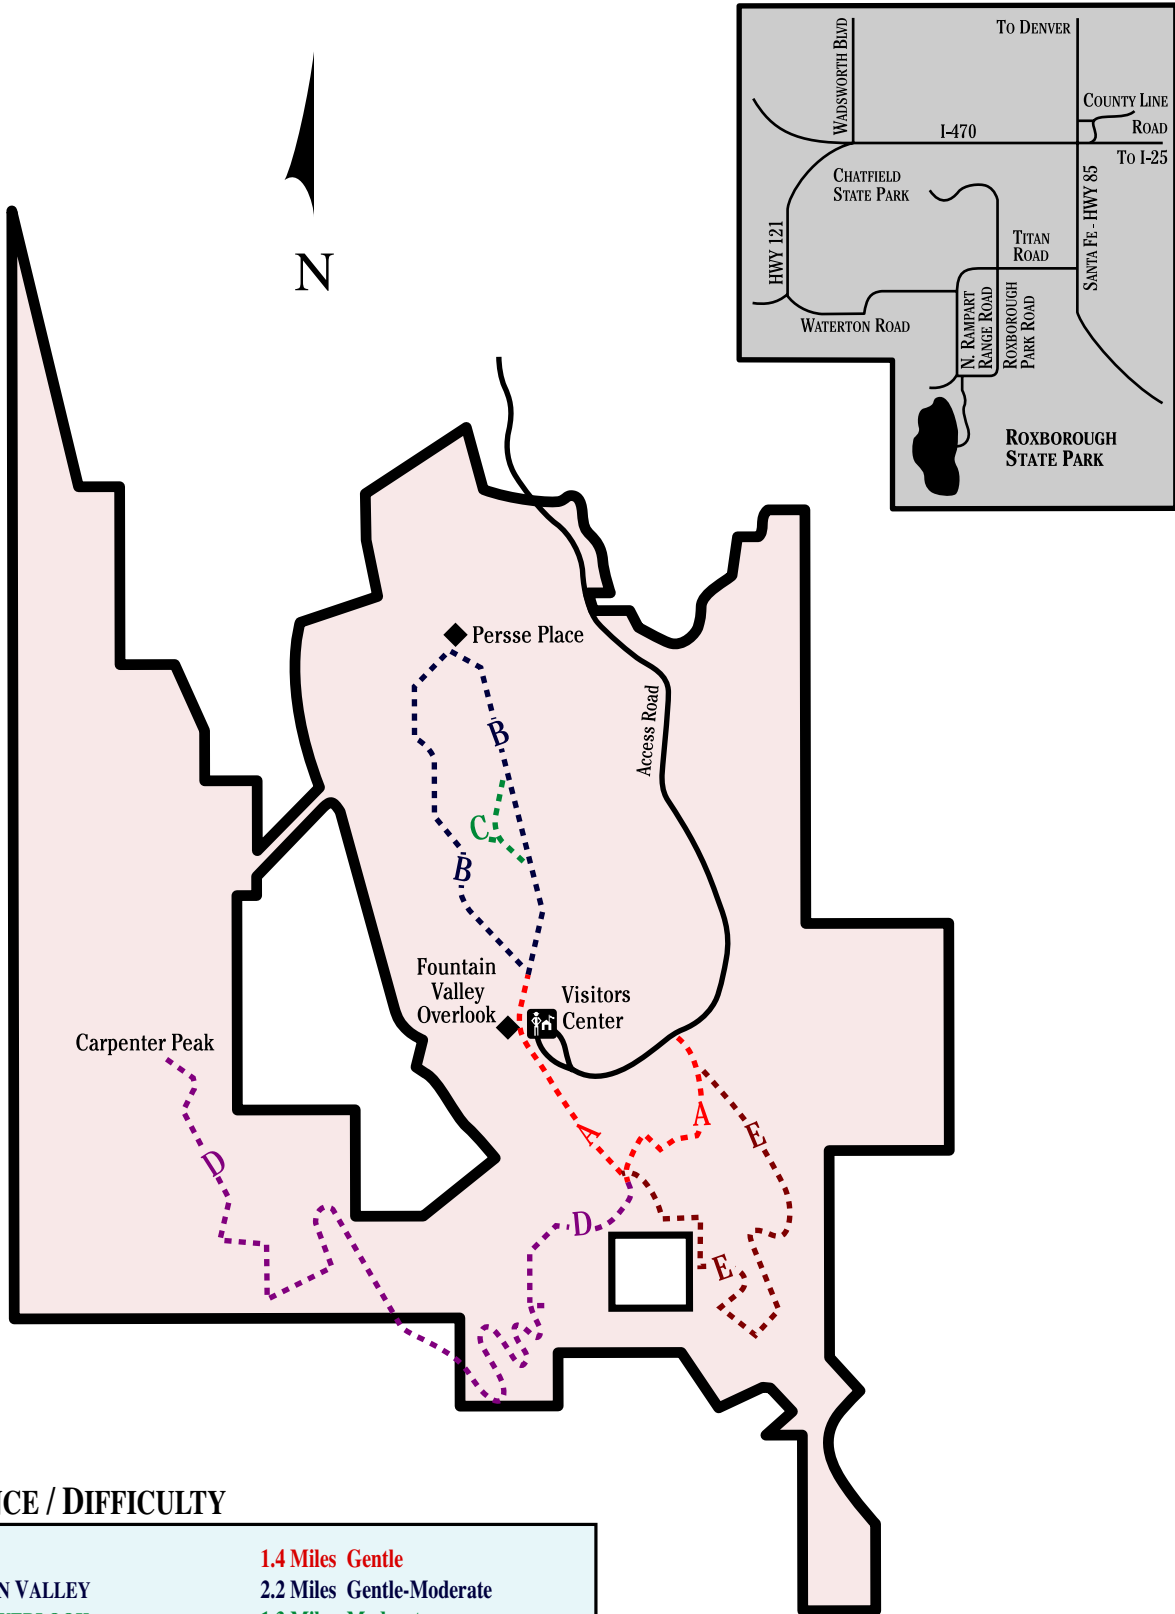

Colorado State Parks

ROXBOROUGH STATE PARK

TRAIL DISTANCE / DIFFICULTY

A	WILLOW	1.4 Miles Gentle
B	FOUNTAIN VALLEY	2.2 Miles Gentle-Moderate
C	LYONS OVERLOOK	1.3 Miles Moderate
D	CARPENTER PEAK	6.4 Miles Moderate-Steep
E	SOUTH RIM	3.0 Miles Moderate